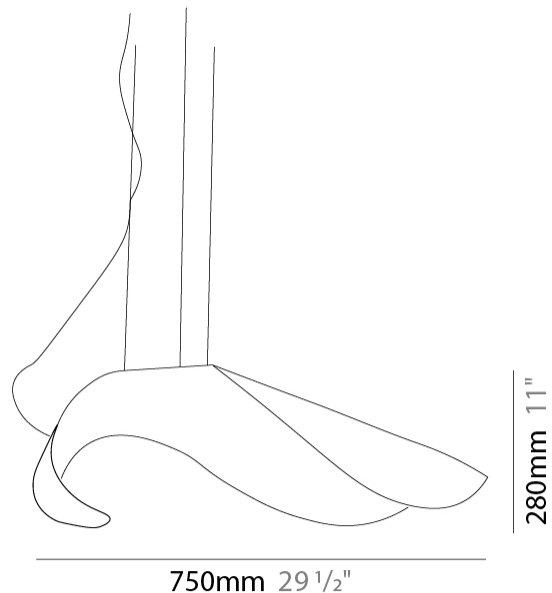

GENERAL

Series: Non So!
Brand: Knikerboker
Division: Design
Mounting Type: Suspension
Mounting Location: Ceiling
Subcategory: Pendant

PHYSICAL

Shape: Round
Diameter (mm): 750
Diameter (in): 29 1/2
Height (mm): 280
Height (in): 11
Extension (mm): 2000
Extension (in): 78 3/4
Light Distribution: Asymmetric
Installation Requirement: Silicon Cable 2000mm / 78 3/4
Fixture Finish: EWH / EBK / MAN / COF / PRD / SLF / GLF / CLF / BRL / EWS / EWG / EWC / EWR / EBS / EBG / EBC / EBB / MAS / MAD / MAC / MAB / COS / CGO / CCL / CBL / PRS / PRG / PRC / PRB
Fixture Material: Metal
Cable Details: 3 Steel Cables 2000mm / 78 3/4 / Silicon Cable 2000mm / 78 3/4

ELECTRICAL

Lamp Type: LED
Total Output Wattage (W): 20
Dimming: Tri-Mode (Non-Dimming and Phase Dimming (120Vac only) and 0-10V Dimming)
Driver Included: Yes
Driver Location: Integrated
Driver Type: Constant Current - Universal
Driver Class: Class 2
Input Voltage (V): 120 - 277
Constant Current (MA): 250
Upon Request: 0-10Vdc dimming / Phase dimming @120Vac / 277Vac

LED

Number of LEDs: 2
Color Temperature (°K): 3000
Max. Delivered Lumen (lm): 2200
CRI: >85 CRI
Lamp Life (hrs): 50000

OPTICAL

RATINGS AND CERTIFICATIONS

Certified By: CSA Certified to UL and CSA Standards
IP rating: IP20